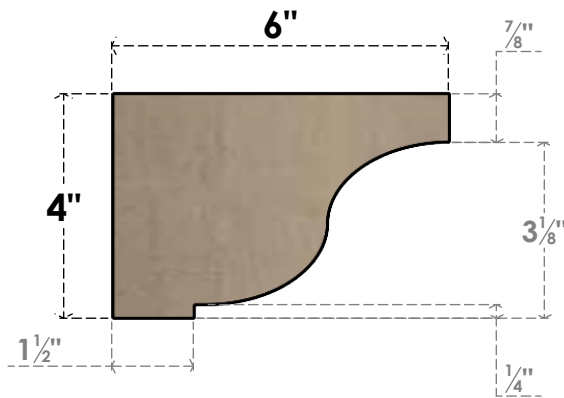

ITEM NUMBER: CORU02X06X04VANRCPR

2"W X 6"D X 4"H SERIES 3 CLASSIC VAN BUREN ROUGH CEDAR TIMBERTHANE
FAUX WOOD CORBEL, PRIMED

SIDE PROFILE

FRONT PROFILE

ISOMETRIC

EKENA MILLWORK
2300 WEST MAIN ST.
CLARKSVILLE, TX 75426
TOLL FREE: 866-607-0453
WWW.EKENAMILLWORK.COM

NOTES

1. INSTALLATION TO BE COMPLETED IN ACCORDANCE WITH MANUFACTURER'S SPECIFICATIONS.
2. DRAWING MAY NOT BE TO SCALE
3. THIS DRAWING IS INTENDED FOR DESIGN AND PLANNING PURPOSES ONLY.
4. ALL INFORMATION CONTAINED HEREIN WAS CURRENT AT THE TIME OF DEVELOPMENT BUT MUST BE REVIEWED AND APPROVED BY THE PRODUCT MANUFACTURER TO BE CONSIDERED ACCURATE.
5. TIMBERTHANE ARCHITECTURAL PRODUCTS ARE MADE FROM HIGH DENSITY URETHANE AND COME FACTORY PRIMED