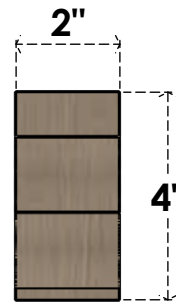

ITEM NUMBER: CORU02X06X04VANRCPR

2"W X 6"D X 4"H SERIES 3 CLASSIC VAN BUREN ROUGH CEDAR TIMBERTHANE
FAUX WOOD CORBEL, PRIMED

SIDE PROFILE

FRONT PROFILE

ISOMETRIC

EKENA MILLWORK
2300 WEST MAIN ST.
CLARKSVILLE, TX 75426
TOLL FREE: 866-607-0453
WWW.EKENAMILLWORK.COM